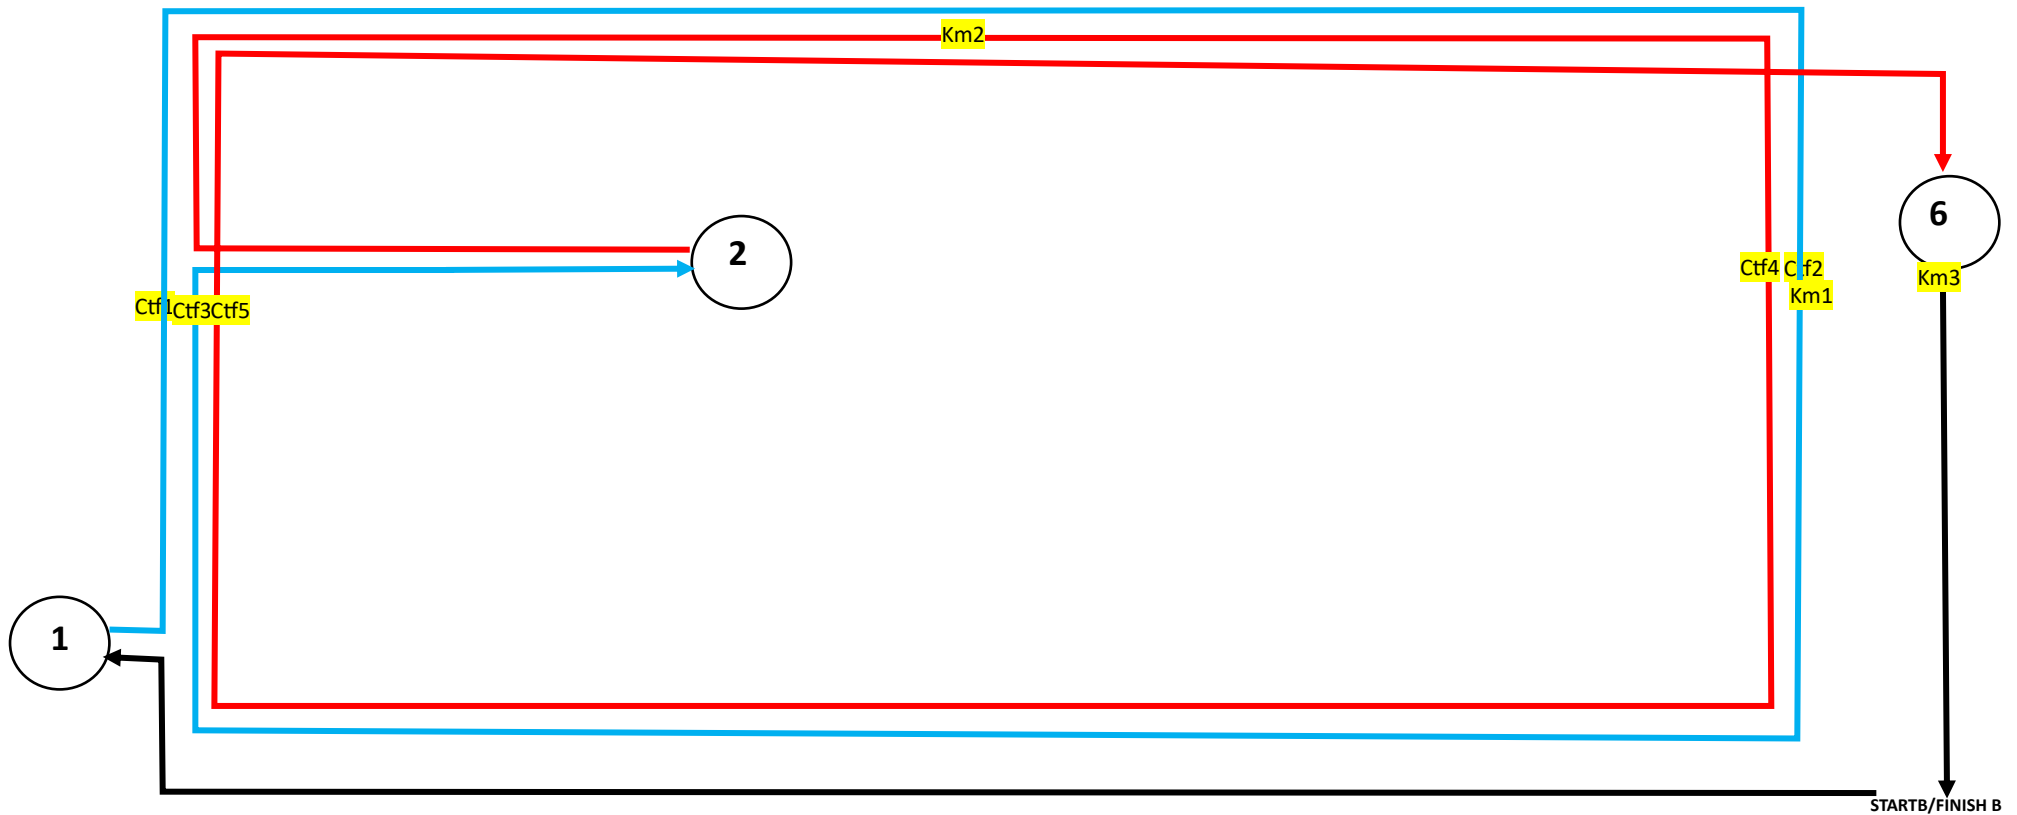

CAI+CAN TAGADI

14-17/09/2023

FASE B CAN-L

KM ON WHITE PANEL

STARTB-OBST1-CTF1-CTF2/KM2-CTF3-OBST2-KM2-CTF4-CTF5 -OBST6/KM3 FINISH B 3200 mt

CAI+CAN TAGADI

14-17/09/2023

FASE B FEI 2* H1-P2-CAN-M

KM ON WHITE PANEL

STARTB-OBST1-CTF1-CTF2/KM1-CTF3-OBST2-KM2-CTF4-OBST3-CTF5-KM3-CTF6-OBST4-CTF7-KM4-CTF8-CTF9-Ctf10-OBST5/KM5 FINISH B 5350 mt

CAI+CAN TAGADI

14-17/09/2023

FASE B FEI 3* H1

KM ON WHITE PANEL