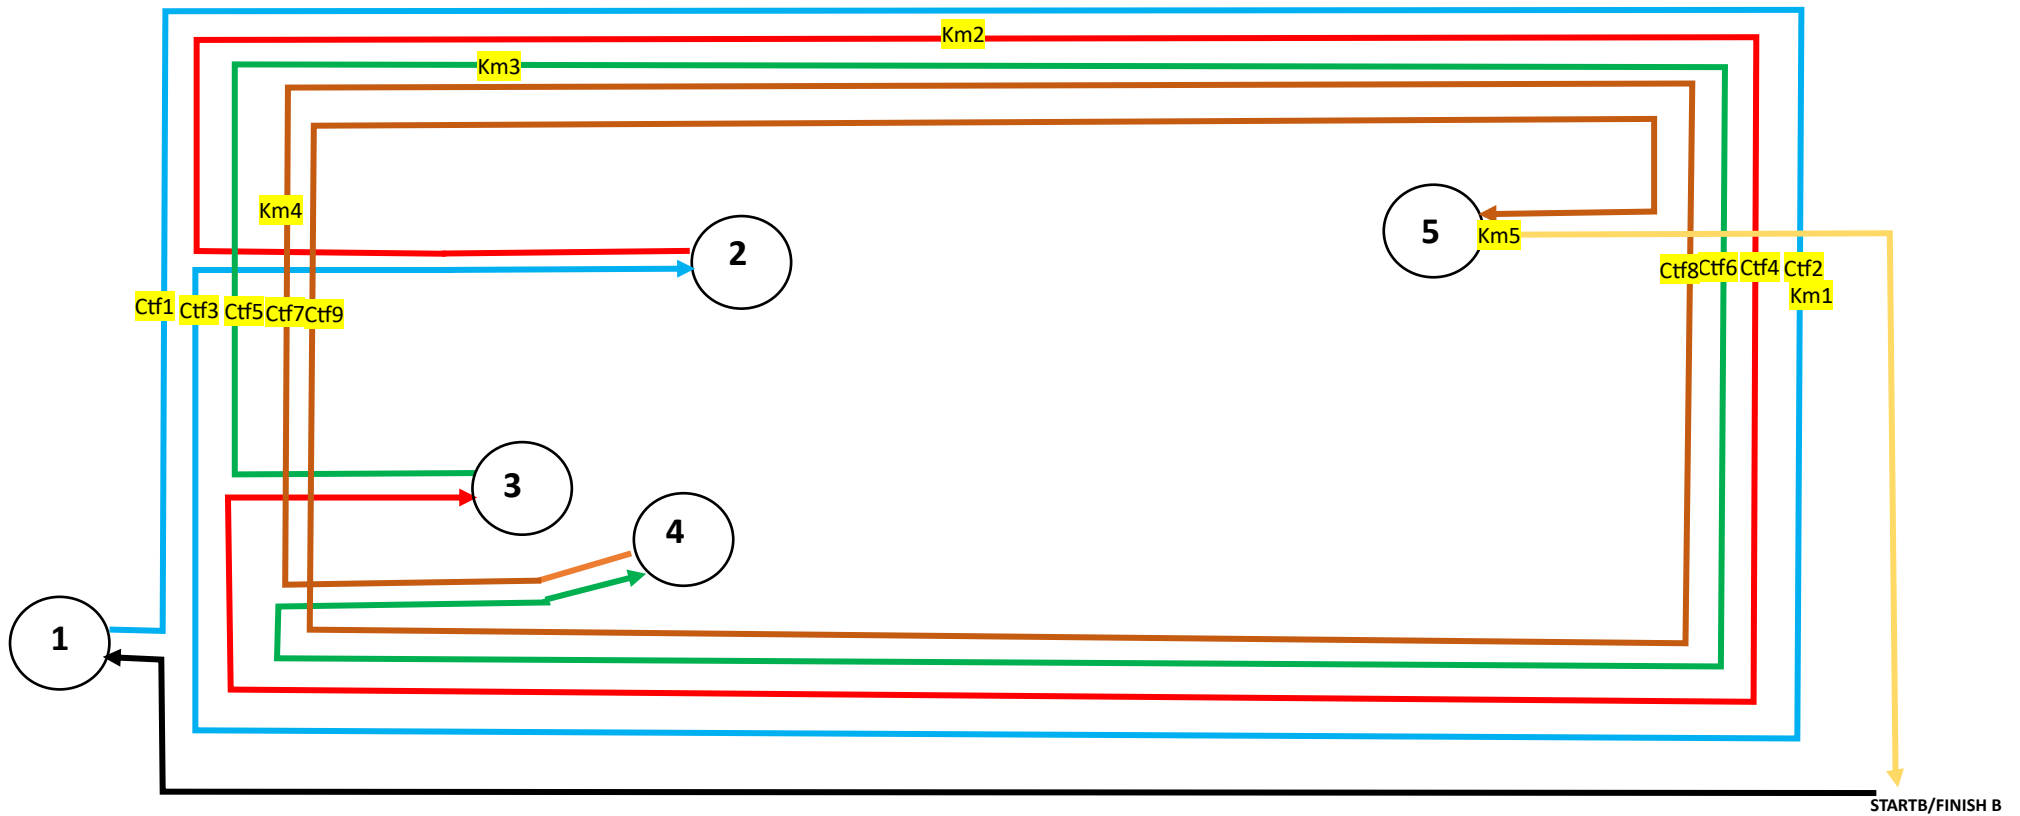

CAI+CAN TAGADI

14-17/09/2023

FASE B CAN-L

KM ON WHITE PANEL

STARTB-OBST1-CTF1-CTF2/KM2-CTF3-OBST2-KM2-CTF4-CTF5 -OBST6/KM3 FINISH B 3200 mt

CAI+CAN TAGADI

14-17/09/2023

FASE B FEI 2* H1-P2-CAN-M

KM ON WHITE PANEL

STARTB-OBST1-CTF1-CTF2/KM1-CTF3-OBST2-KM2-CTF4-OBST3-CTF5-KM3-CTF6-OBST4-CTF7-KM4-CTF8-CTF9-Ctf10-OBST5/KM5 FINISH B 5350 mt

CAI+CAN TAGADI

14-17/09/2023

FASE B FEI 3* H1

KM ON WHITE PANEL

STARTB-OBST1-CTF1-CTF2/KM1-CTF3-OBST2-KM2-CTF4-OBST3-CTF5-KM3-CTF6-OBST4-CTF7-KM4-CTF8-CTF9-CTF10-OBST5/KM5-CTF11-KM6-OBST6-FINISH B 6600 mt

1

 2 KNOCK DOWN

2

9 KNOCK DOWN

HAAAGE
LOODUSLIK MINERAALVESI

3

5 KNOCK DOWN