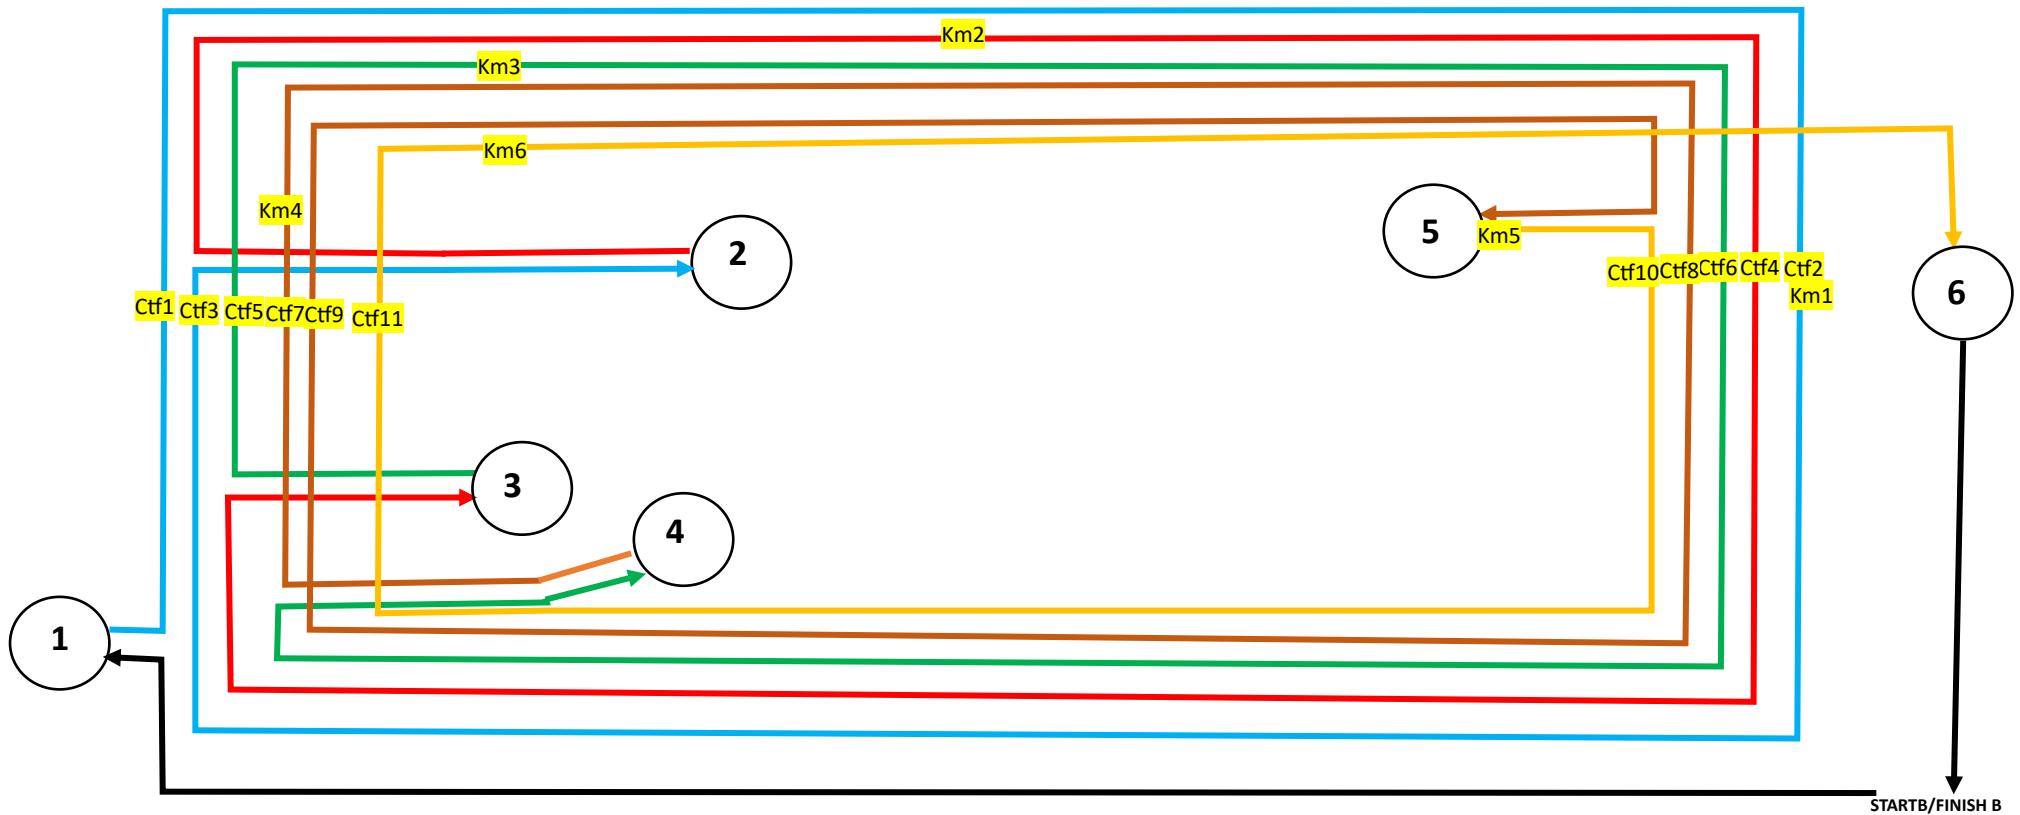

KM ON WHITE PANEL

STARTB-OBST1-CTF1-CTF2/KM1-CTF3-OBST2-KM2-CTF4-OBST3-CTF5-KM3-CTF6-OBST4-CTF7-KM4-CTF8-CTF9-Ctf10-OBST5/KM5 FINISH B 5350 mt

CAI+CAN TAGADI

14-17/09/2023

FASE B FEI 3* H1

KM ON WHITE PANEL

STARTB-OBST1-CTF1-CTF2/KM1-CTF3-OBST2-KM2-CTF4-OBST3-CTF5-KM3-CTF6-OBST4-CTF7-KM4-CTF8-CTF9-CTF10-OBST5/KM5-CTF11-KM6-OBST6-FINISH B 6600 mt

1

 2 KNOCK DOWN

2

9 KNOCK DOWN

HAAAGE
LOODUSLIK MINERAALVESI

3

5 KNOCK DOWN